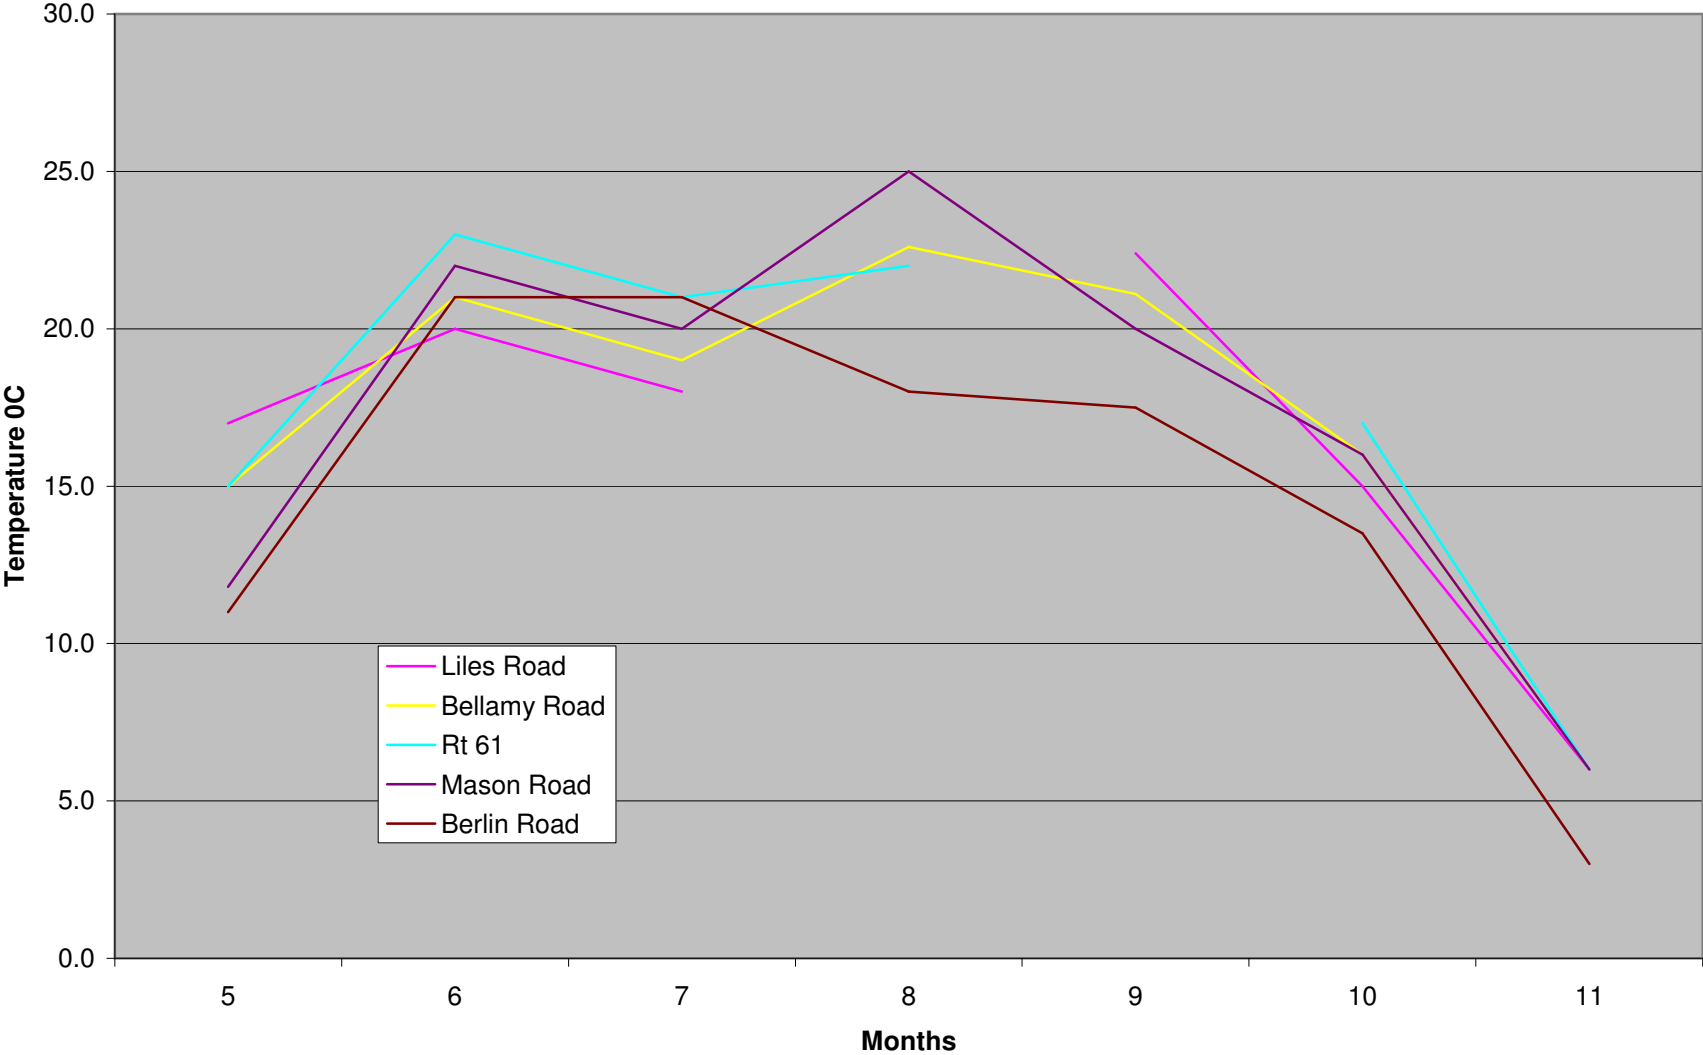

Temperature- East Branch OWC

### pH- East Branch OWt

### Dissolved Oxygen- East Branch OWC