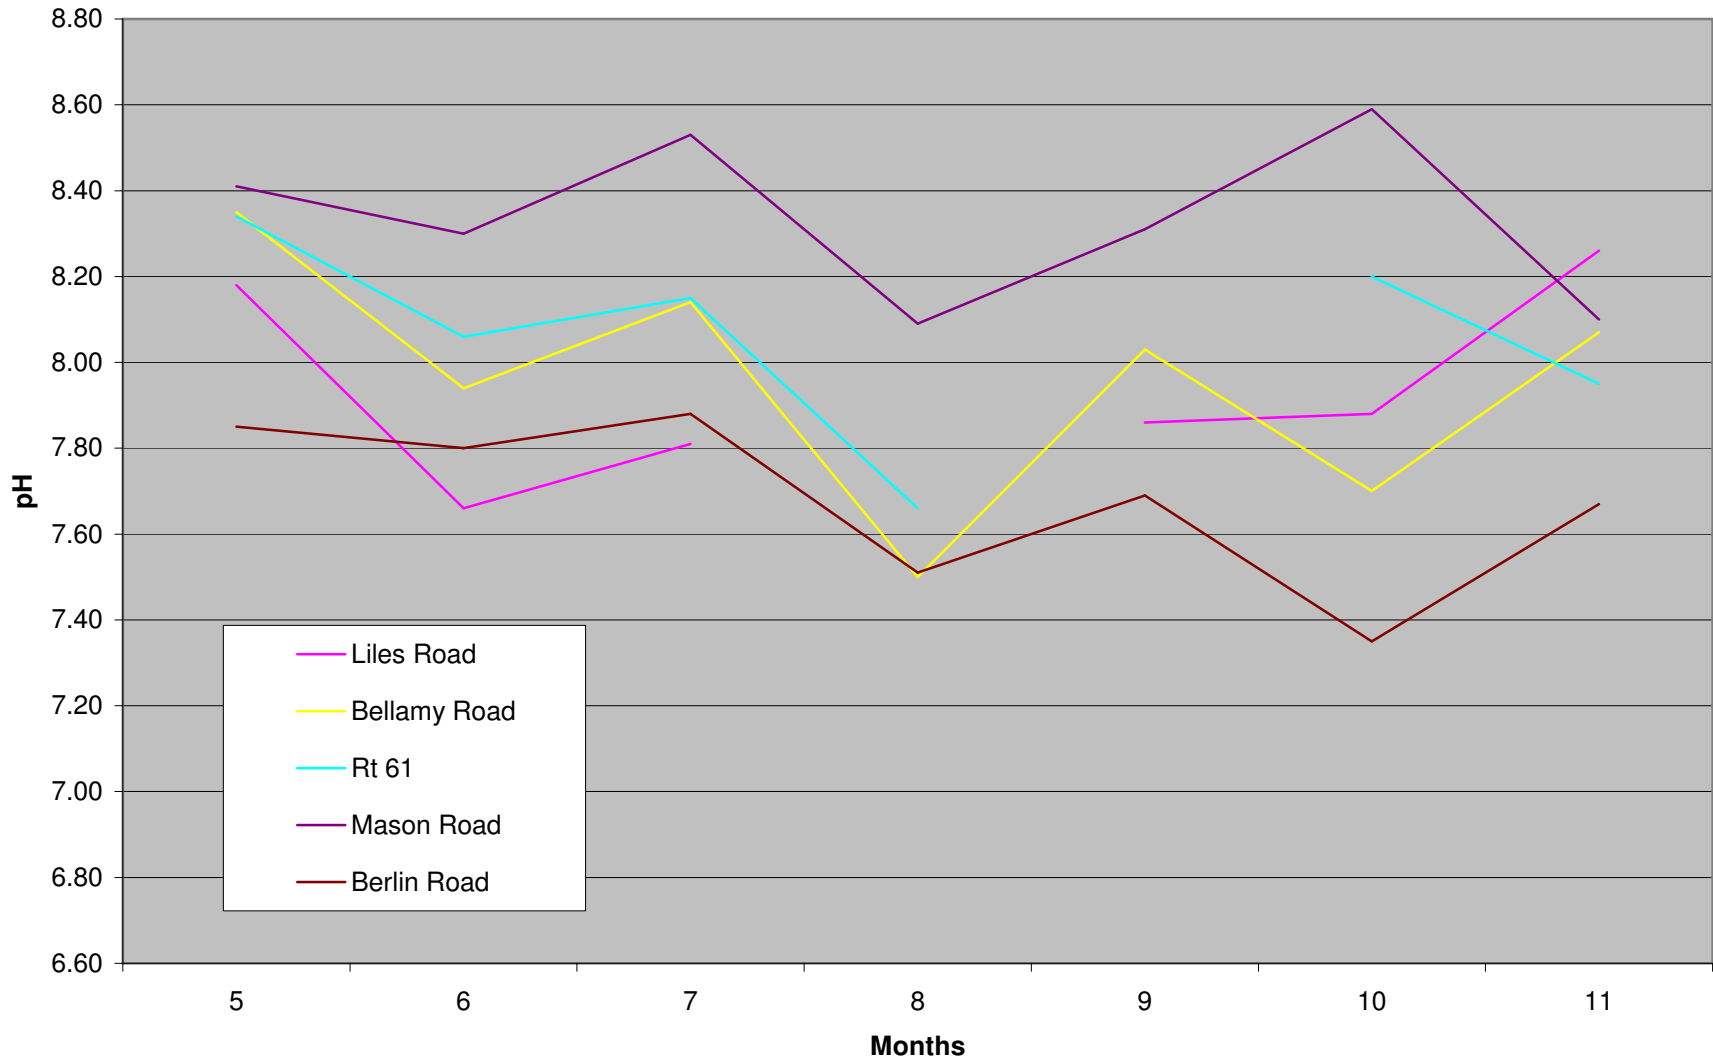

Temperature- East Branch OWC

### pH- East Branch OWt

### Dissolved Oxygen- East Branch OWC