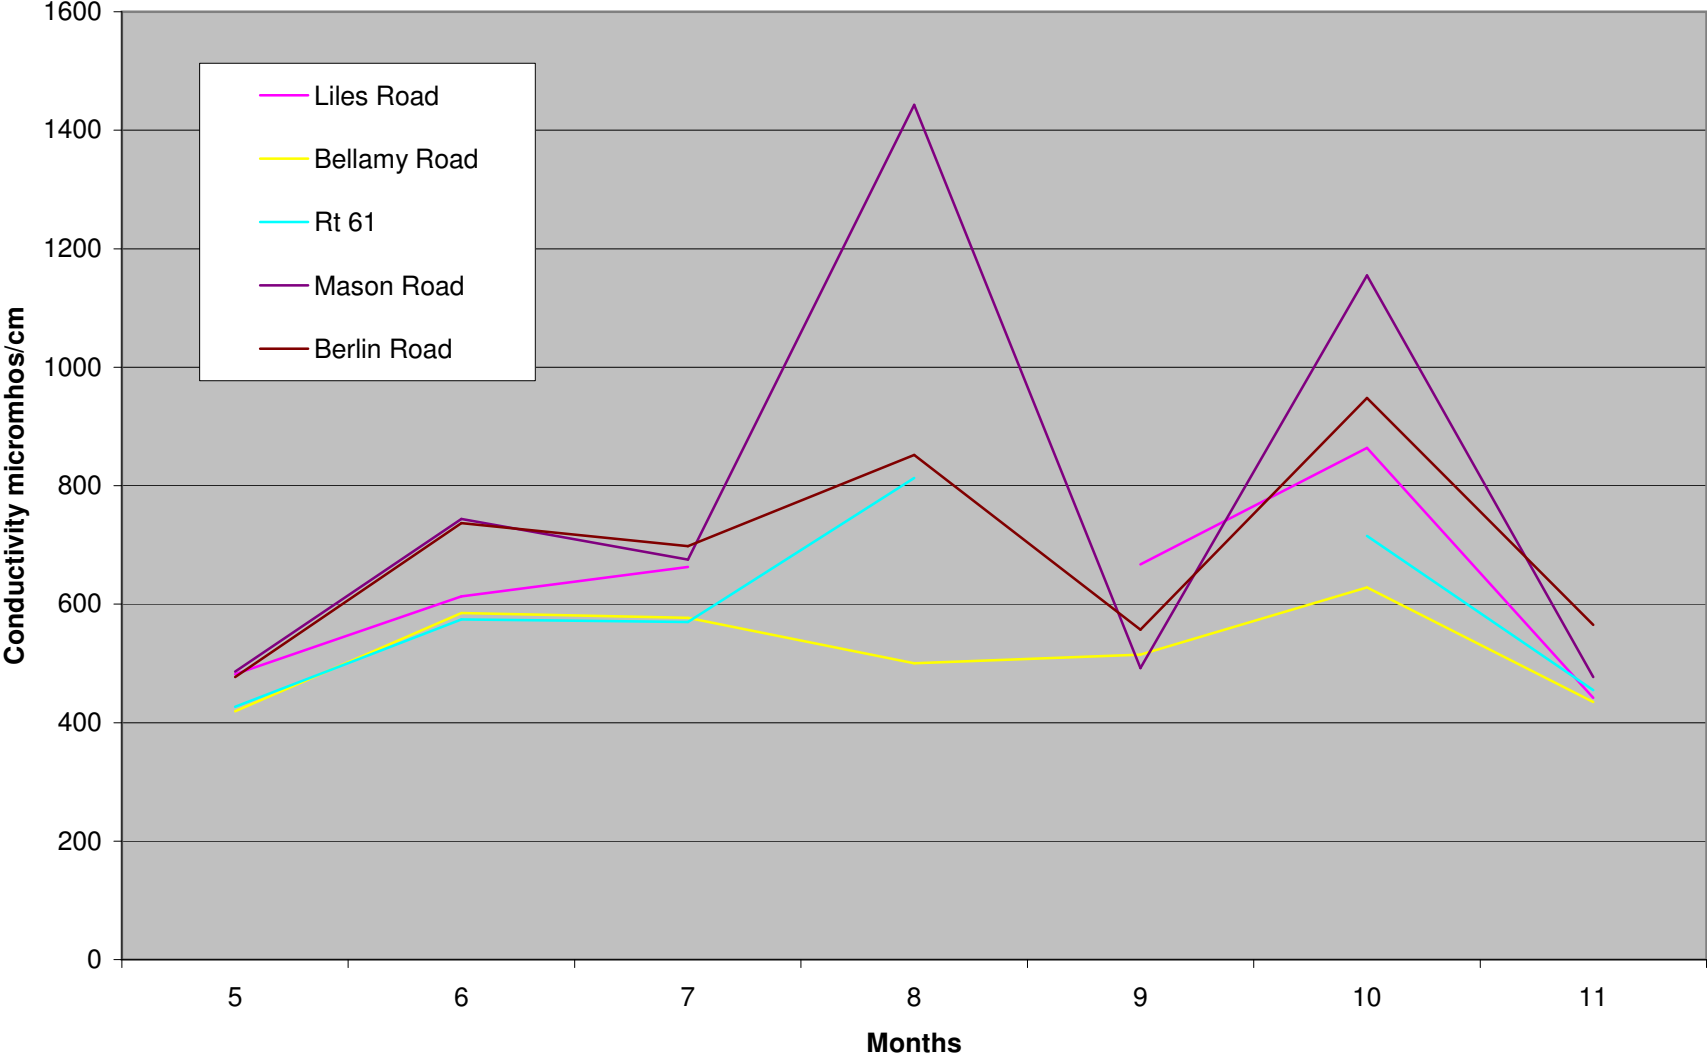

Conductivity- East Branch OWC

Mason Road

Ammonia- East Branch OWC