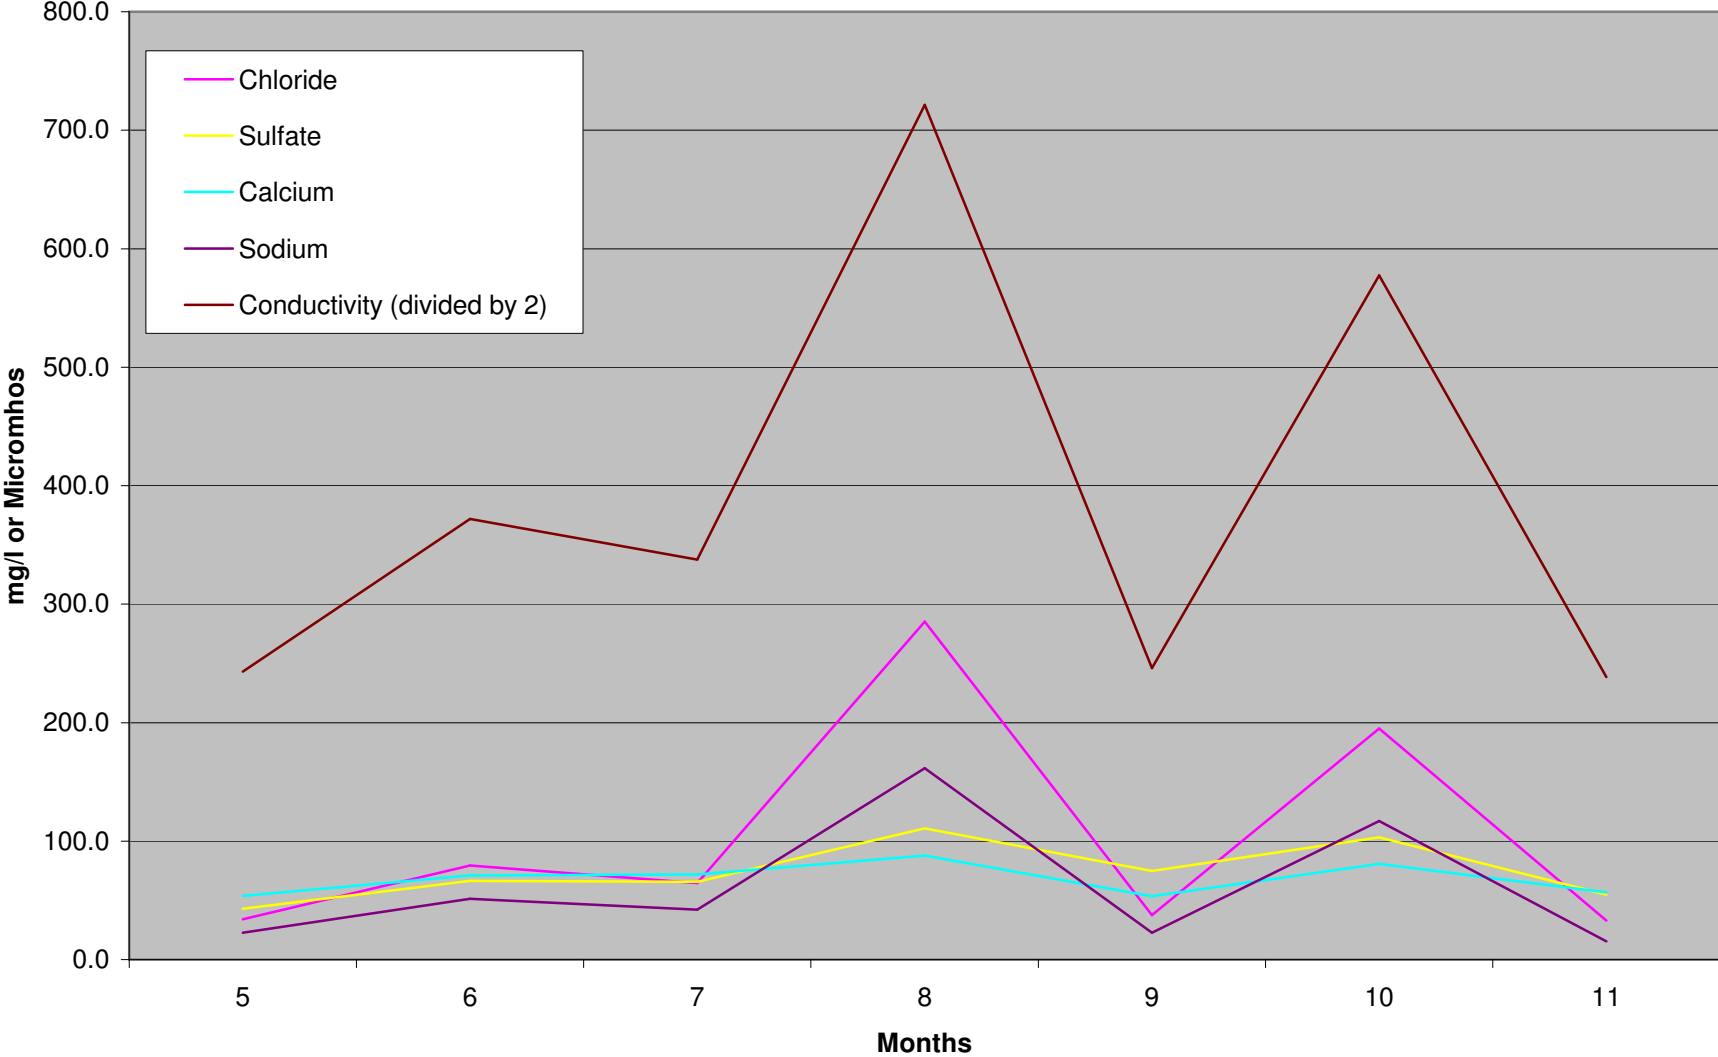

Conductivity- East Branch OWC

Mason Road

Ammonia- East Branch OWC